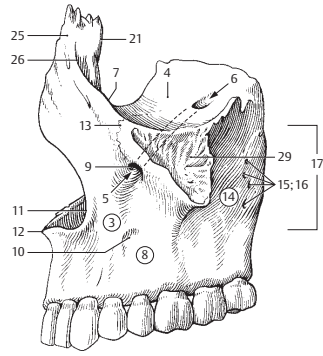

A Left maxilla, lateral view

B Left maxilla, medial view

Feneis, Pocket Atlas of Human Anatomy © 2000 Thieme  
All rights reserved. Usage subject to terms and conditions of license.

A Hard palate, view from below

B Hard palate and maxillary sinuses (opened), superior view

C Schematic segment of B

D Right palatine bone, posterolateral view

E Right palatine bone, medial view

Feneis, Pocket Atlas of Human Anatomy © 2000 Thieme  
All rights reserved. Usage subject to terms and conditions of license.

A Zygomatic bone, lateral view

B Zygomatic bone, medial view

C Mandible

D Mandible, medial view

E Mandible, superior view

Feneis, Pocket Atlas of Human Anatomy © 2000 Thieme  
All rights reserved. Usage subject to terms and conditions of license.

A Mandible

B Hyoid bone, anteroseuperior view

C Cross section of skull cap segment

D Norma facialis

E Norma lateralis

F Norma verticalis

Feneis, Pocket Atlas of Human Anatomy © 2000 Thieme  
All rights reserved. Usage subject to terms and conditions of license.