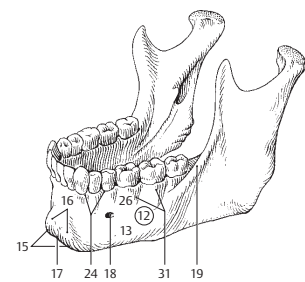

A Left maxilla, lateral view

B Left maxilla, medial view

Feneis, Pocket Atlas of Human Anatomy © 2000 Thieme  
All rights reserved. Usage subject to terms and conditions of license.

A Hard palate, view from below

B Hard palate and maxillary sinuses (opened), superior view

C Schematic segment of B

D Right palatine bone, posterolateral view

E Right palatine bone, medial view

Feneis, Pocket Atlas of Human Anatomy © 2000 Thieme  
All rights reserved. Usage subject to terms and conditions of license.

A Zygomatic bone, lateral view

B Zygomatic bone, medial view

C Mandible

D Mandible, medial view

E Mandible, superior view

Feneis, Pocket Atlas of Human Anatomy © 2000 Thieme  
All rights reserved. Usage subject to terms and conditions of license.

A Mandible

B Hyoid bone, anteroseuperior view

C Cross section of skull cap segment

D Norma facialis

E Norma lateralis

F Norma verticalis

Feneis, Pocket Atlas of Human Anatomy © 2000 Thieme  
All rights reserved. Usage subject to terms and conditions of license.