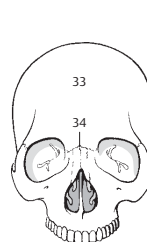

B Hard palate and maxillary sinuses (opened), superior view

C Schematic segment of B

D Right palatine bone, posterolateral view

E Right palatine bone, medial view

Feneis, Pocket Atlas of Human Anatomy © 2000 Thieme  
All rights reserved. Usage subject to terms and conditions of license.

A Zygomatic bone, lateral view

B Zygomatic bone, medial view

C Mandible

D Mandible, medial view

E Mandible, superior view

Feneis, Pocket Atlas of Human Anatomy © 2000 Thieme  
All rights reserved. Usage subject to terms and conditions of license.

A Mandible

B Hyoid bone, anteroseuperior view

C Cross section of skull cap segment

D Norma facialis

E Norma lateralis

F Norma verticalis

Feneis, Pocket Atlas of Human Anatomy © 2000 Thieme  
All rights reserved. Usage subject to terms and conditions of license.