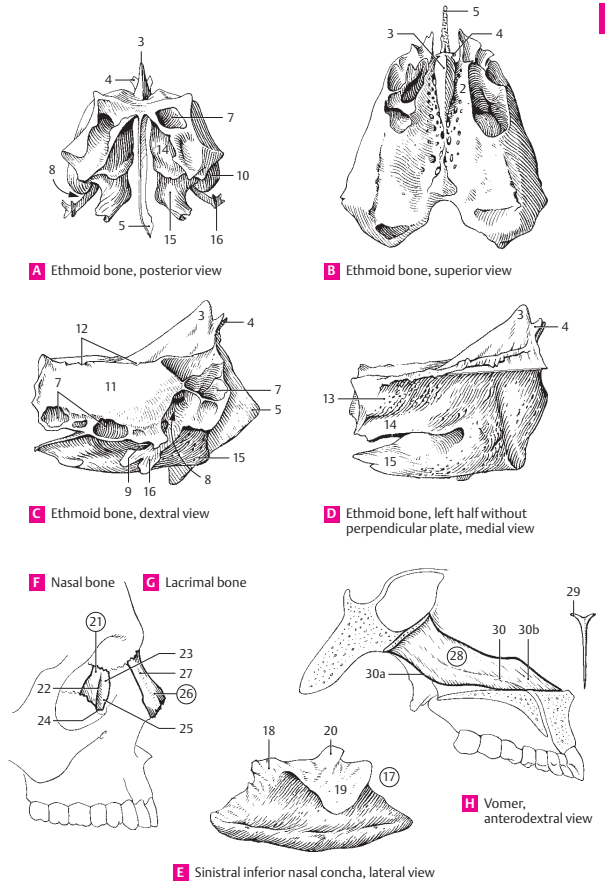

Feneis, Pocket Atlas of Human Anatomy © 2000 Thieme
All rights reserved. Usage subject to terms and conditions of license.