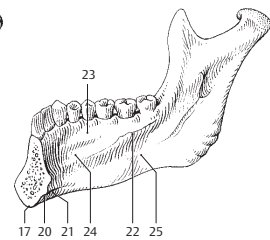

A Left maxilla, lateral view

B Left maxilla, medial view

Feneis, Pocket Atlas of Human Anatomy © 2000 Thieme  
All rights reserved. Usage subject to terms and conditions of license.

A Hard palate, view from below

B Hard palate and maxillary sinuses (opened), superior view

C Schematic segment of B

D Right palatine bone, posterolateral view

E Right palatine bone, medial view

Feneis, Pocket Atlas of Human Anatomy © 2000 Thieme  
All rights reserved. Usage subject to terms and conditions of license.

A Zygomatic bone, lateral view

B Zygomatic bone, medial view

C Mandible

D Mandible, medial view

E Mandible, superior view

Feneis, Pocket Atlas of Human Anatomy © 2000 Thieme  
All rights reserved. Usage subject to terms and conditions of license.

A Mandible

B Hyoid bone, anteroseuperior view

C Cross section of skull cap segment

D Norma facialis

E Norma lateralis

F Norma verticalis

Feneis, Pocket Atlas of Human Anatomy © 2000 Thieme  
All rights reserved. Usage subject to terms and conditions of license.