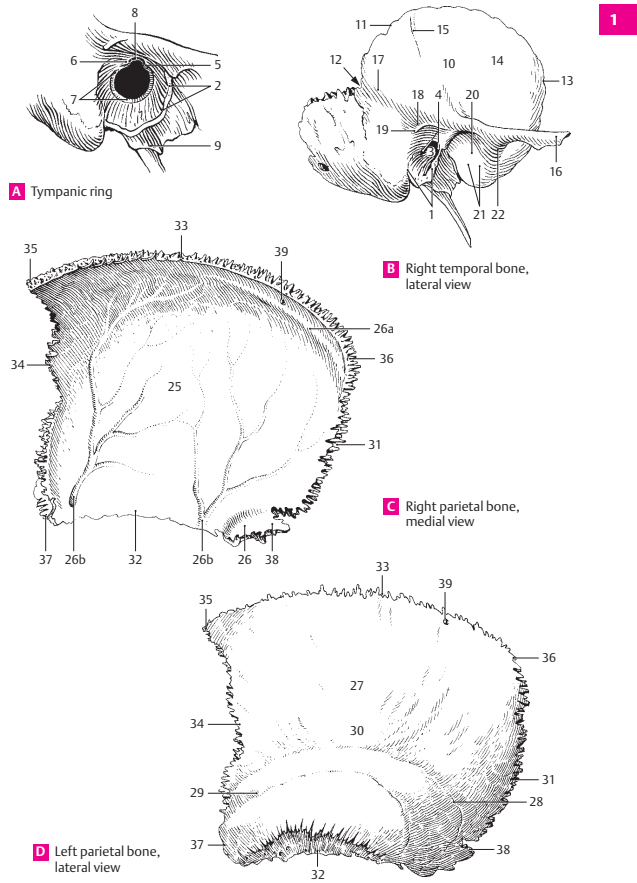

Feneis, Pocket Atlas of Human Anatomy © 2000 Thieme
All rights reserved. Usage subject to terms and conditions of license.