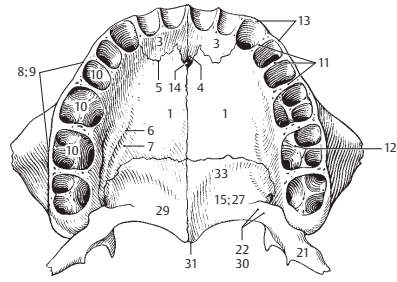

A Left maxilla, lateral view

B Left maxilla, medial view

Feneis, Pocket Atlas of Human Anatomy © 2000 Thieme  
All rights reserved. Usage subject to terms and conditions of license.

A Hard palate, view from below

B Hard palate and maxillary sinuses (opened), superior view

C Schematic segment of B

D Right palatine bone, posterolateral view

E Right palatine bone, medial view

Feneis, Pocket Atlas of Human Anatomy © 2000 Thieme  
All rights reserved. Usage subject to terms and conditions of license.

A Zygomatic bone, lateral view

B Zygomatic bone, medial view

C Mandible

D Mandible, medial view

E Mandible, superior view

Feneis, Pocket Atlas of Human Anatomy © 2000 Thieme  
All rights reserved. Usage subject to terms and conditions of license.

A Mandible

B Hyoid bone, anteroseuperior view

C Cross section of skull cap segment

D Norma facialis

E Norma lateralis

F Norma verticalis

Feneis, Pocket Atlas of Human Anatomy © 2000 Thieme  
All rights reserved. Usage subject to terms and conditions of license.