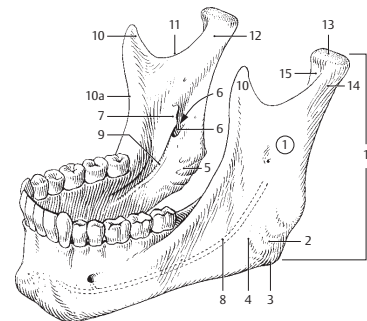

B Hard palate and maxillary sinuses (opened), superior view

C Schematic segment of B

D Right palatine bone, posterolateral view

E Right palatine bone, medial view

Feneis, Pocket Atlas of Human Anatomy © 2000 Thieme  
All rights reserved. Usage subject to terms and conditions of license.

A Zygomatic bone, lateral view

B Zygomatic bone, medial view

C Mandible

D Mandible, medial view

E Mandible, superior view

Feneis, Pocket Atlas of Human Anatomy © 2000 Thieme  
All rights reserved. Usage subject to terms and conditions of license.

A Mandible

B Hyoid bone, anteroseuperior view

C Cross section of skull cap segment

D Norma facialis

E Norma lateralis

F Norma verticalis

Feneis, Pocket Atlas of Human Anatomy © 2000 Thieme  
All rights reserved. Usage subject to terms and conditions of license.